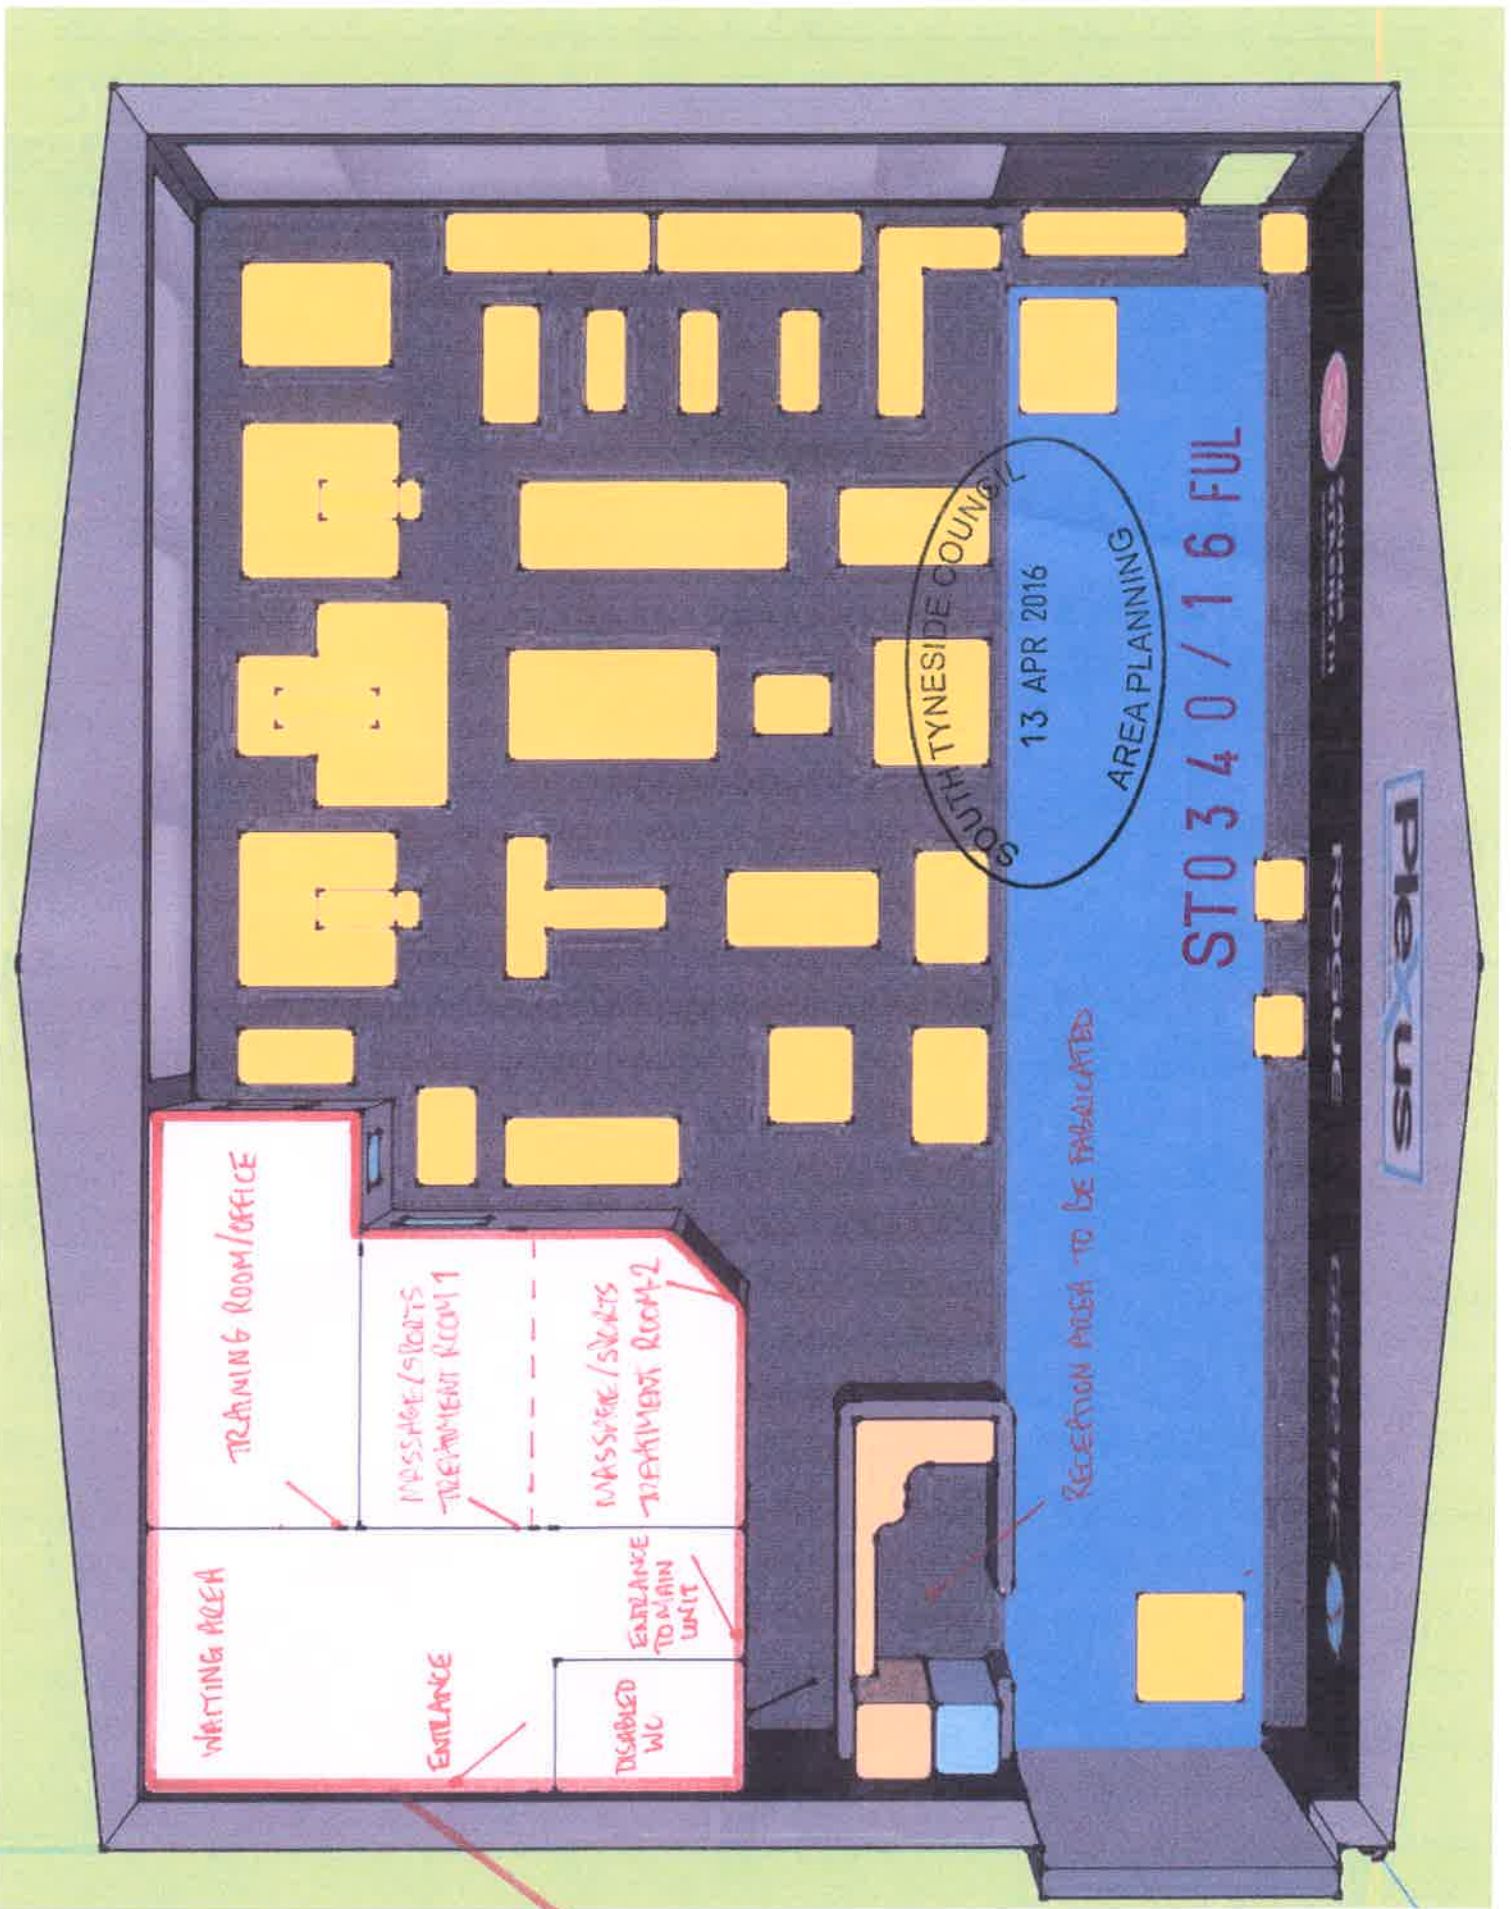

EXISTING OFFICES

SOUTH TYNESIDE COUNCIL  
13 APR 2016  
AREA PLANNING

ST0340 / 16 FUL

piexus

RECEPTION AREA TO BE FABRICATED

TRAINING ROOM/OFFICE

MESSAGE/SOFTS  
TREATMENT ROOM 1

MESSAGE/SOFTS  
TREATMENT ROOM 2

WAITING AREA

ENTRANCE

ENTRANCE  
TO MAIN  
UNIT

DISABLED  
WC